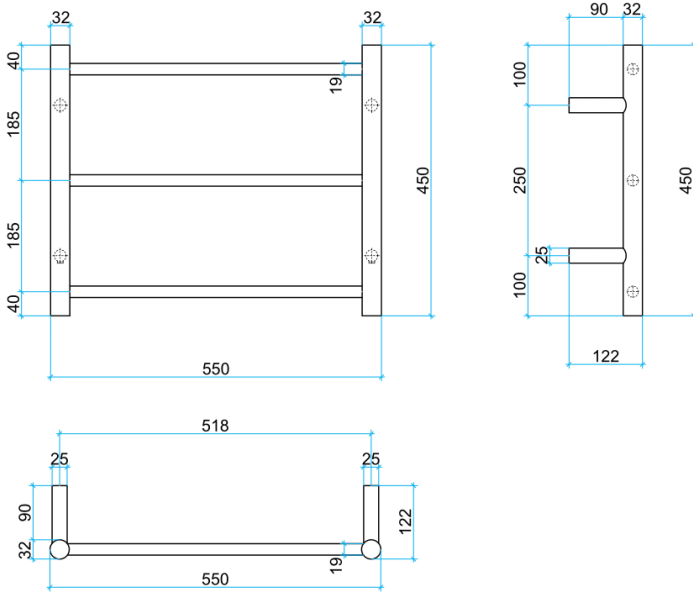

Thermorail Ladder Towel Rails 240V

Electric Heated Towel Rails for use in bathrooms

This rail has Multiflex wiring which means that there is a connection point on both the left and right hand side of the rail and the lead can be connected to either side. Being a dry electric element rail, this can be mounted either way up meaning the wiring can be from any of the four mounting points.

Stock Code	Finish	Size (mm)	Output (W)	No. of Bars
BS24M	Polished Stainless Steel	W550 x H450 x D122	33 Watts	3

PLEASE NOTE: Specifications are for information purposes only. Whilst every effort has been made to ensure the product specifications are accurate, due to continuing product development and improvement the specifications are subject to change. Specifications can be used to rough in and fit timber supports in the wall however we recommend no holes are drilled without having the product on site or verifying the details with the manufacturer. Thermogroup cannot be held liable or responsible for errors due to updated specifications.