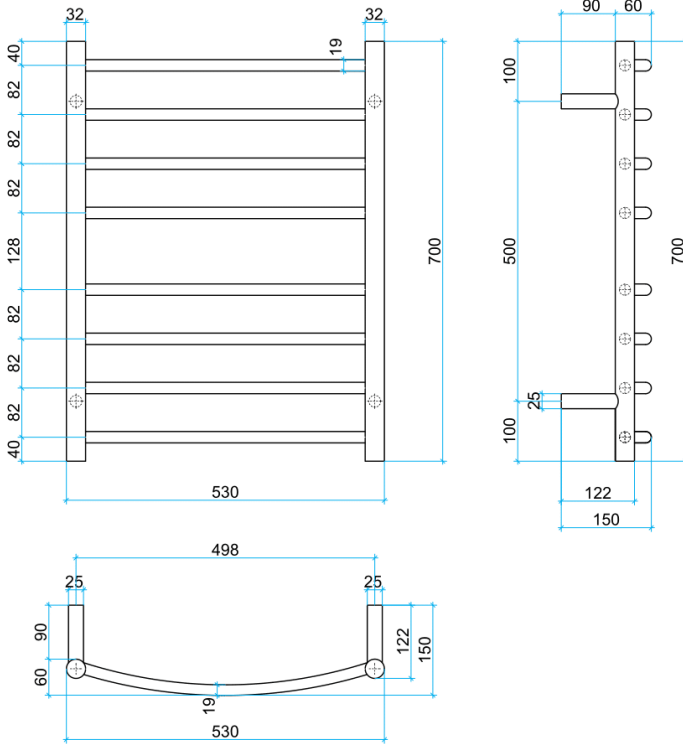

Thermorail Ladder Towel Rails 240V

Electric Heated Towel Rails for use in bathrooms

This rail has Multiflex wiring which means that there is a connection point on both the left and right hand side of the rail and the lead can be connected to either side. Being a dry electric element rail, this can be mounted either way up meaning the wiring can be from any of the four mounting points.

Stock Code	Finish	Size (mm)	Output (W)	No. of Bars
CR23M	Polished Stainless Steel	W530 x H700 x D150	78 Watts	8

PLEASE NOTE: Specifications are for information purposes only. Whilst every effort has been made to ensure the product specifications are accurate, due to continuing product development and improvement the specifications are subject to change. Specifications can be used to rough in and fit timber supports in the wall however we recommend no holes are drilled without having the product on site or verifying the details with the manufacturer. Thermogroup cannot be held liable or responsible for errors due to updated specifications.