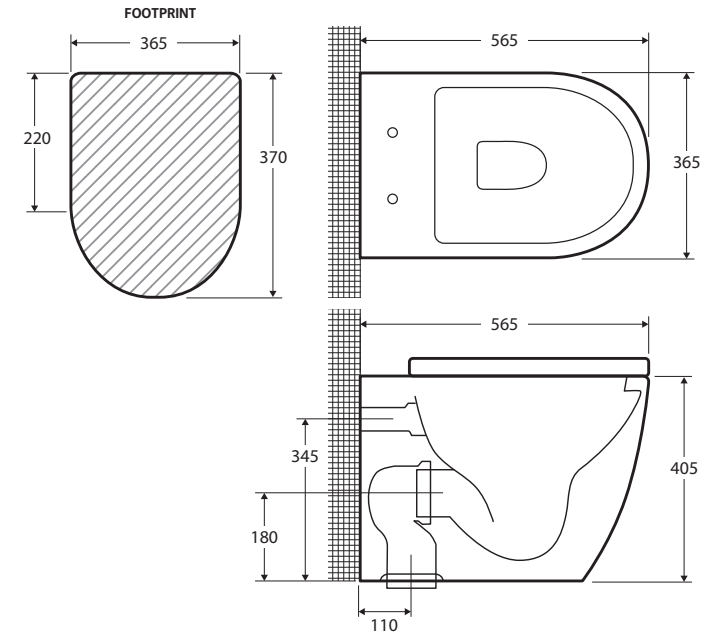

Koko

Gloss Black

WALL-FACED TOILET

Features

- Rimless hygienic flush
- Gloss black finish
- Concealed pan for easy cleaning
- UF quick release, soft close seat
- Available as P-Trap or S-Trap
- Stainless steel hinges
- Includes floor mounting screws
- **WELS 4 Star rated, 4.5L/3L (3.3L average flush) when used with R&T cistern**

Cistern and flush buttons required (sold separately)

Available in

P-Trap
Pan & Seat
K002376B-PS

S-Trap
Pan & Seat
K002376BA-PS

Cleaning & Care

- The toilet seat may be removed for cleaning - depress the quick release buttons and lift up.
- Clean only with a soft cloth or sponge using warm water and mild soap or detergent. Do not use any abrasive cleaning materials.
- Do not use any solvents or corrosive liquids.
- Note that use of clip-on deodorisers will affect flushing performance on rimless suites.

While we aim to ensure specifications are correct at the time of publication, Fienza reserves the right to make modifications without prior notice. Physical colour may vary from image shown. All measurements are shown in millimetres. For ceramic products, please allow +/- 10 mm tolerance for manufacturing variance. Always use physical product measurements for mark-ups and roughing-in as the technical drawing may differ from actual product received.