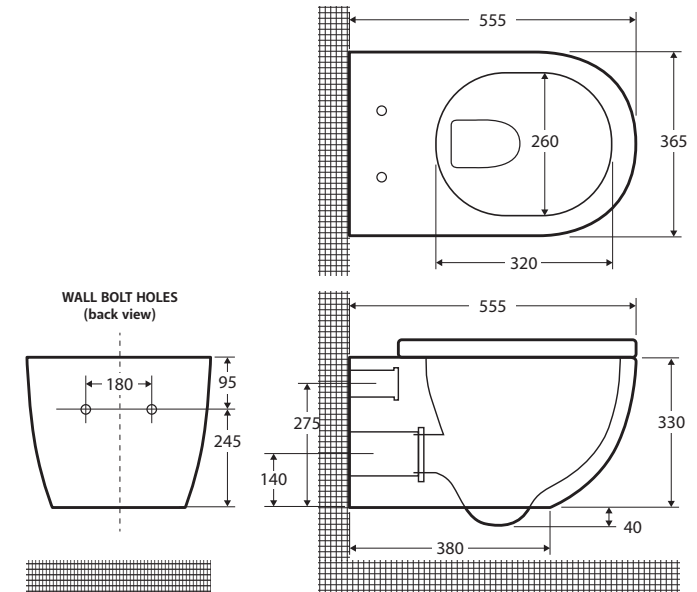

Koko

Gloss Black

WALL-HUNG TOILET

Features

- Rimless hygienic flush
- Gloss black finish
- Concealed pan for easy cleaning
- UF quick release, soft close seat
- Available as P-Trap only
- Stainless steel hinges
- Includes wall mounting screws
- **WELS 4 Star rated, 4.5L/3L (3.5L average flush) when used with R&T cistern**

Cistern and flush buttons required (sold separately)

Available in

P-Trap
Pan & Seat
K2376B-PS

Cleaning & Care

- The toilet seat may be removed for cleaning - depress the quick release buttons and lift up.
- Clean only with a soft cloth or sponge using warm water and mild soap or detergent. Do not use any abrasive cleaning materials.
- Do not use any solvents or corrosive liquids.
- Note that use of clip-on deodorisers will affect flushing performance on rimless suites.

While we aim to ensure specifications are correct at the time of publication, Fienza reserves the right to make modifications without prior notice. Physical colour may vary from image shown. All measurements are shown in millimetres. For ceramic products, please allow +/- 10 mm tolerance for manufacturing variance. Always use physical product measurements for mark-ups and roughing-in as the technical drawing may differ from actual product received.