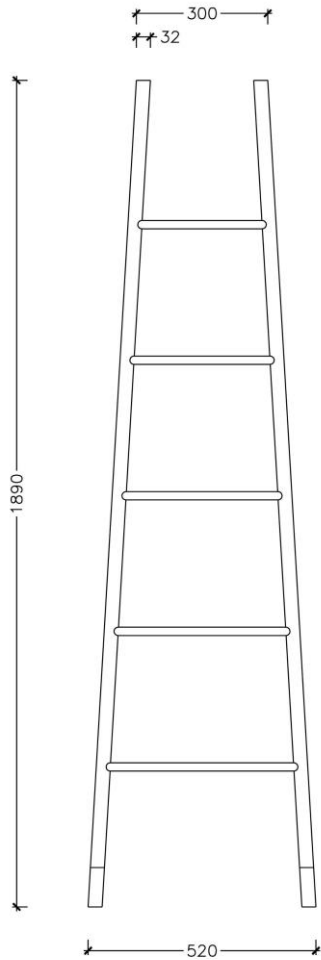

Jeeves Ladder Towel Rails

Liquid Filled Towel Rails for use in bathrooms

Stock Code	Finish	Size (mm)	Output (W)	No. of Bars
L52SPR	Polished Stainless Steel	W300-520 x H1890 x D150	120 Watts	5

PLEASE NOTE: Specifications are for information purposes only. Whilst every effort has been made to ensure the product specifications are accurate, due to continuing product development and improvement the specifications are subject to change. Specifications can be used to rough in and fit timber supports in the wall however we recommend no holes are drilled without having the product on site or verifying the details with the manufacturer. Thermogroup cannot be held liable or responsible for errors due to updated specifications.