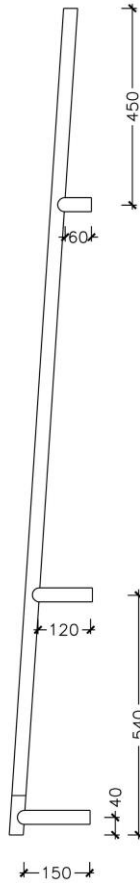

Jeeves Ladder Towel Rails

Liquid Filled Towel Rails for use in bathrooms

Stock Code	Finish	Size (mm)	Output (W)	No. of Bars
L52SPR	Polished Stainless Steel	W300-520 x H1890 x D150	120 Watts	5

PLEASE NOTE: Specifications are for information purposes only. Whilst every effort has been made to ensure the product specifications are accurate, due to continuing product development and improvement the specifications are subject to change. Specifications can be used to rough in and fit timber supports in the wall however we recommend no holes are drilled without having the product on site or verifying the details with the manufacturer. Thermogroup cannot be held liable or responsible for errors due to updated specifications.