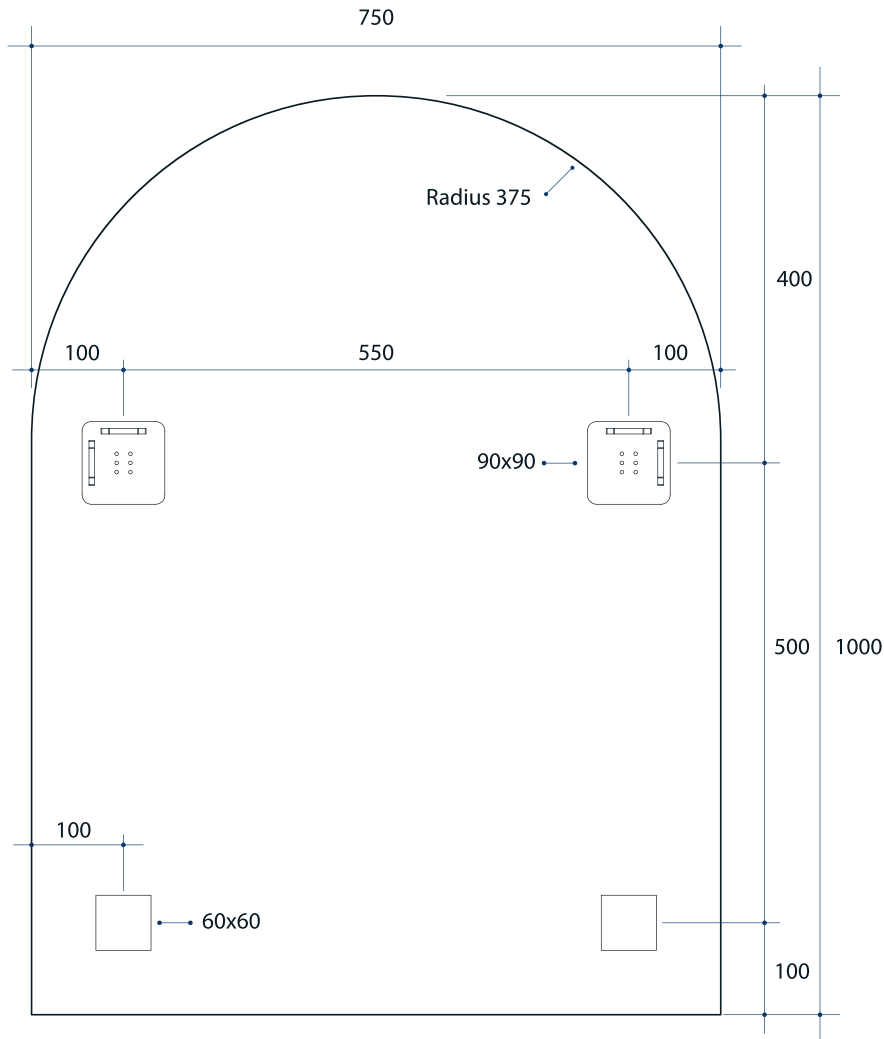

Ablaze Church Shape Mirror

Note: All dimensions are in millimetres (mm)

| Stock Code | Size (mm) W x H x D | Shape | Edge |
|------------|---------------------|--------|----------------------|
| AC7510HN | 750 W x 1000 H | Church | Polished Pencil Edge |

Please note: Bracket location may vary +/- 5mm. do not pre-drill holes for mounts before confirming exact locations on your mirror. Do not use or measure from drawings.

Mirrors will need to be installed in accordance with the Installation Guide. Ablaze does not take responsibility for incorrect installation of these mirrors.