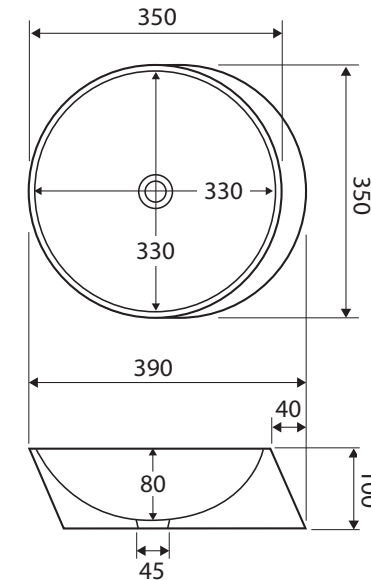

## ABOVE COUNTER BASIN

### Features

- Angled, circular design
- Fully vitreous china
- No tap hole or overflow
- Requires 32 mm waste without overflow (not included)

While we aim to ensure specifications are correct at the time of publication, Fienza reserves the right to make modifications without prior notice. Physical colour may vary from image shown. All measurements are shown in millimetres. For ceramic products, please allow +/- 10 mm tolerance for manufacturing variance. Always use physical product measurements for mark-ups and roughing-in as the technical drawing may differ from actual product received.