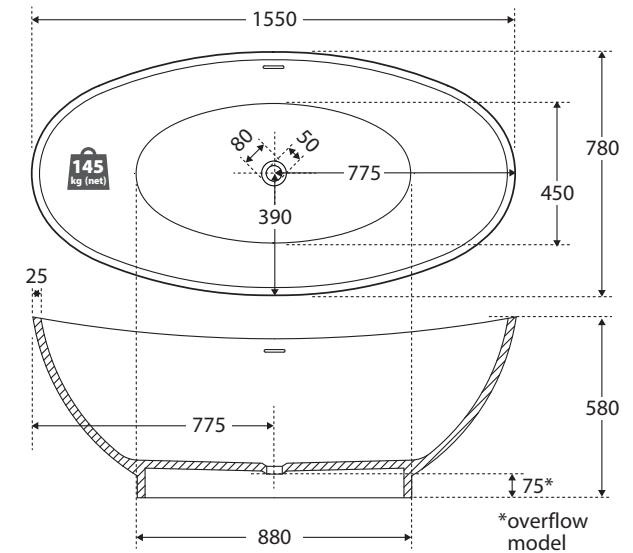

Antonia

CAST STONE SOLID SURFACE BATH, 1550MM

Features

- Freestanding style
- Easy to clean
- Chrome waste included with bath
- Capacity: 270L
- Net weight: 145kg
- Gross weight: 185kg

Installation Warning: Floor preparation may be required for off-centre waste positions. Please discuss with your builder/plumber before tiling and waterproofing your bathroom.

While we aim to ensure specifications are correct at the time of publication, Fienza reserves the right to make modifications without prior notice. Physical colour may vary from image shown. All measurements are shown in millimetres. Always use physical product measurements for mark-ups and roughing-in as the technical drawing may differ from actual product received.