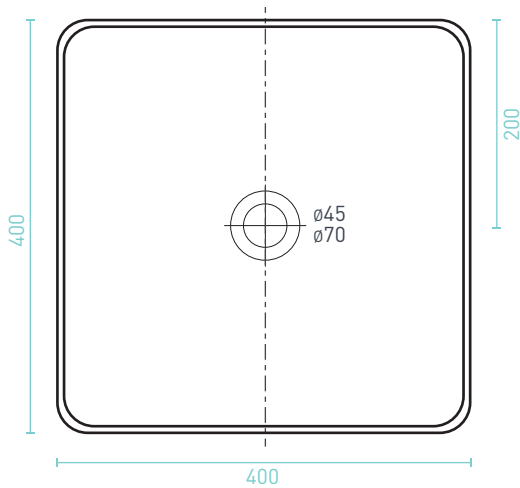

ELINEA LUXE

SQUARE COUNTER TOP BASIN - Premium Vitreous China, High Gloss White

The Elinea Luxe square counter top basin features an ultra thin 6mm edge & is designed to be mounted on top of a vanity or counter top bench, combined with a vessel or wall basin mixer. This premium basin design also includes a protective, ceramic Nano Glaze coating to keep it sparkling clean.

Chrome pop-up plug & waste

Nano Glaze

Taphole

Overflow

ELINEA LUXE SQUARE COUNTER TOP BASIN

SIZE (l x (w) x (h) mm	CAPACITY	NET WEIGHT	CODE
400 x 400 x 145	12L	9kg	ELBS

• 10 YR WARRANTY*

TOP VIEW

FRONT VIEW

SIDE VIEW