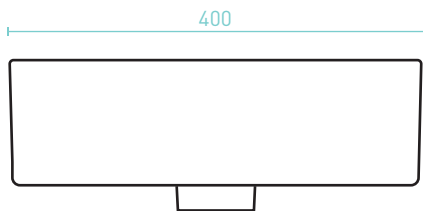

ELINEA LUXE

SQUARE COUNTER TOP BASIN - Premium Vitreous China, High Gloss White

The Elinea Luxe square counter top basin features an ultra thin 6mm edge & is designed to be mounted on top of a vanity or counter top bench, combined with a vessel or wall basin mixer. This premium basin design also includes a protective, ceramic Nano Glaze coating to keep it sparkling clean.

Chrome pop-up plug & waste

Nano Glaze

Taphole

Overflow

ELINEA LUXE SQUARE COUNTER TOP BASIN

SIZE (l x (w) x (h) mm	CAPACITY	NET WEIGHT	CODE
400 x 400 x 145	12L	9kg	ELBS

• 10 YR WARRANTY*

TOP VIEW

FRONT VIEW

SIDE VIEW