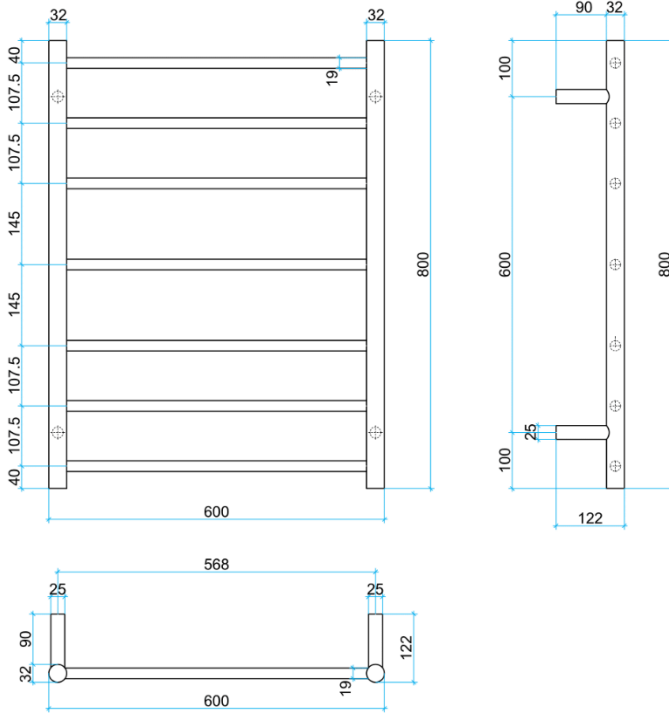

Thermorail Ladder Towel Rails 240V

Electric Heated Towel Rails for use in bathrooms

This rail has Multiflex wiring which means that there is a connection point on both the left and right hand side of the rail and the lead can be connected to either side. Being a dry electric element rail, this can be mounted either way up meaning the wiring can be from any of the four mounting points.

Stock Code	Finish	Size	Output	No. of Bars
BS44MW	Satin White	W600 x H800 x D122	80 Watts	7

PLEASE NOTE: Specifications are for information purposes only. Whilst every effort has been made to ensure the product specifications are accurate, due to continuing product development and improvement the specifications are subject to change. Specifications can be used to rough in and fit timber supports in the wall however we recommend no holes are drilled without having the product on site or verifying the details with the manufacturer. Thermogroup cannot be held liable or responsible for errors due to updated specifications.