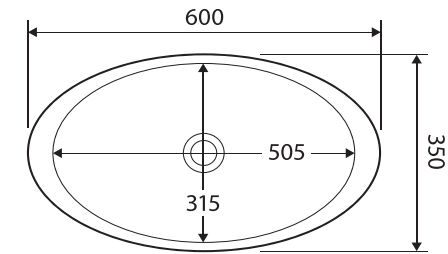

Bahama

ABOVE COUNTER BASIN

Features

- Cast stone solid surface
- No tap hole or overflow
- Requires 32 mm waste without overflow (not included)
- Capacity: 6 litres
- Weight: 8.5kg

Available in

Matte White
CSB01

While we aim to ensure specifications are correct at the time of publication, Fienza reserves the right to make modifications without prior notice. Physical colour may vary from image shown. All measurements are shown in millimetres. For ceramic products, please allow +/- 10 mm tolerance for manufacturing variance. Always use physical product measurements for mark-ups and roughing-in as the technical drawing may differ from actual product received.