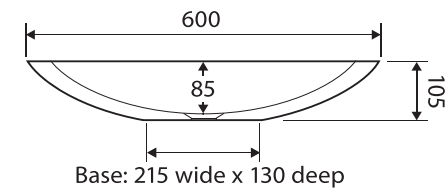

Bahama

ABOVE COUNTER BASIN

Features

- Cast stone solid surface
- No tap hole or overflow
- Requires 32 mm waste without overflow (not included)
- Capacity: 6 litres
- Weight: 8.5kg

Available in

Matte White
CSB01

While we aim to ensure specifications are correct at the time of publication, Fienza reserves the right to make modifications without prior notice. Physical colour may vary from image shown. All measurements are shown in millimetres. For ceramic products, please allow +/- 10 mm tolerance for manufacturing variance. Always use physical product measurements for mark-ups and roughing-in as the technical drawing may differ from actual product received.