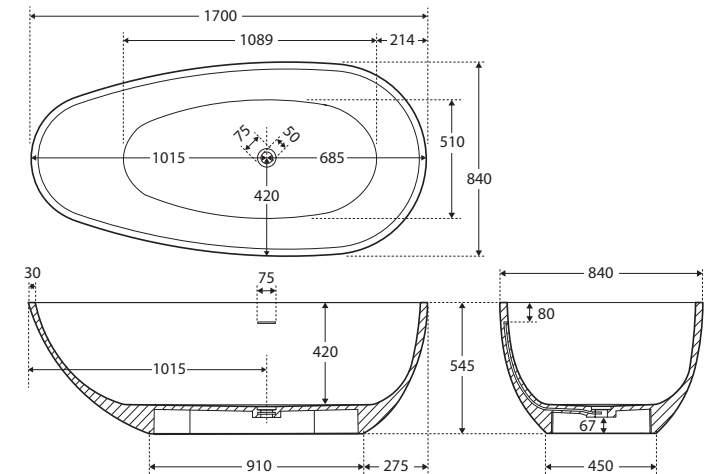

Bahama

CAST STONE SOLID SURFACE BATH, 1700MM

Features

- Captivating asymmetrical design, freestanding style
- Includes overflow
- Chrome waste included with bath
- Capacity: 300L
- Net weight: 145kg
- Gross weight: 185kg

Installation Warning: Floor preparation may be required for off-centre waste positions. Please discuss with your builder/plumber before tiling and waterproofing your bathroom.

Available in

Matte Black
ST03-MB

Cleaning & Care

- Wipe with a clean, soft cloth and mild soapy water or non-abrasive bathroom cleaner. Test in an inconspicuous area before cleaning the whole bath.
- Avoid placing hot objects, such as hair straighteners, on any surface as these will cause discolouration and marking.
- Spills of hair dye, after-shave lotion, nail polish and remover, aerosol spray and other harsh chemicals should be removed immediately to prevent damage and discolouration. Clean immediately with mild soapy water using a clean, soft cloth.
- Please find more information in the Care Guide for this product online at [fienza.com.au](https://www.fienza.com.au)

While we aim to ensure specifications are correct at the time of publication, Fienza reserves the right to make modifications without prior notice. Physical colour may vary from image shown. All measurements are shown in millimetres. Always use physical product measurements for mark-ups and roughing-in as the technical drawing may differ from actual product received.