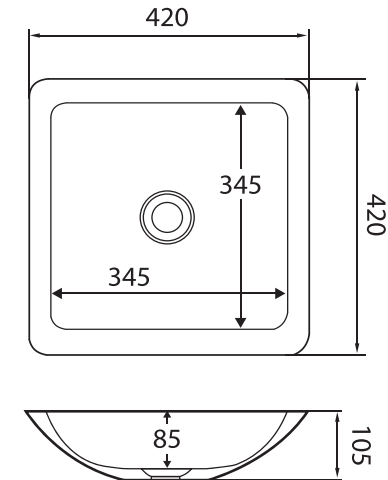

Classique

420

ABOVE COUNTER BASIN

Features

- Cast stone solid surface
- No tap hole or overflow
- Requires 32 mm waste without overflow (not included)
- Capacity: 6 litres
- Weight: 8.5kg

Available in

Matte White
CSB02

While we aim to ensure specifications are correct at the time of publication, Fienza reserves the right to make modifications without prior notice. Physical colour may vary from image shown. All measurements are shown in millimetres. For ceramic products, please allow +/- 10 mm tolerance for manufacturing variance. Always use physical product measurements for mark-ups and roughing-in as the technical drawing may differ from actual product received.