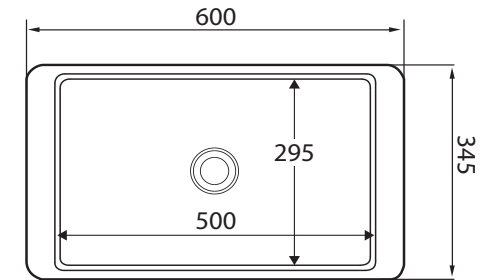

## ABOVE COUNTER BASIN

### Features

- Cast stone solid surface
- No tap hole or overflow
- Requires 32 mm waste without overflow (not included)
- Capacity: 9 litres
- Weight: 10.5kg

While we aim to ensure specifications are correct at the time of publication, Fienza reserves the right to make modifications without prior notice. Physical colour may vary from image shown. All measurements are shown in millimetres. For ceramic products, please allow +/- 10 mm tolerance for manufacturing variance. Always use physical product measurements for mark-ups and roughing-in as the technical drawing may differ from actual product received.