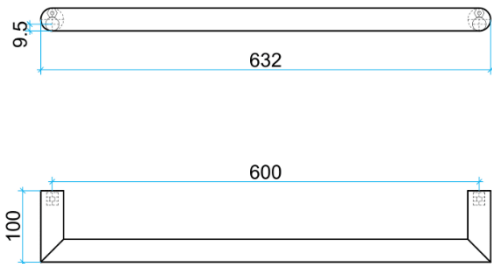

# Thermorail Towel Rails 12V

Electric Heated Towel Rails for use in bathrooms

Stock Code	Finish	Size (mm)	Output (W)	No. of Bars
DSR6GM	Gun Metal	W632 x H32 x D100	18 Watts	1

**PLEASE NOTE:** Specifications are for information purposes only. Whilst every effort has been made to ensure the product specifications are accurate, due to continuing product development and improvement the specifications are subject to change. Specifications can be used to rough in and fit timber supports in the wall however we recommend no holes are drilled without having the product on site or verifying the details with the manufacturer. Thermogroup cannot be held liable or responsible for errors due to updated specifications.