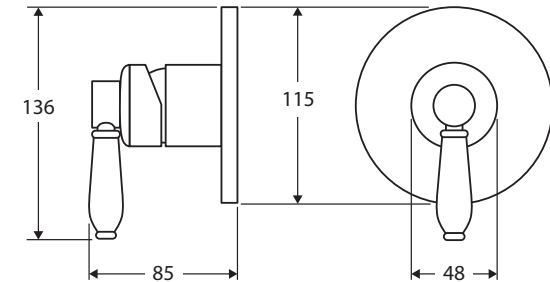

Polished
Chrome

202101CC

PVD
Brushed Nickel

202101NN

Electroplated
Matte Black

202101BL

PVD
Urban Brass

202101UU

Chrome, White
Ceramic Handle

202101

Brushed Nickel, White
Ceramic Handle

202101BN

Matte Black, White
Ceramic Handle

202101BK

Urban Brass, White
Ceramic Handle

202101UB

Cleaning & Care

- Regularly clean with mild soapy water using a microfibre cloth.
- In highly polluted or coastal locations, we recommend cleaning 2-3 times per week.
- Do not use harsh detergents, bleach, cream cleaners or citrus based cleaners. These substances are abrasive and will damage the surface.
- Do not use undue pressure and wipe in one direction only.

While we aim to ensure specifications are correct at the time of publication, Fienza reserves the right to make modifications without prior notice. Physical colour may vary from image shown. All measurements are shown in millimetres. Always use physical product measurements for mark-ups and roughing-in as the technical drawing may differ from actual product received.