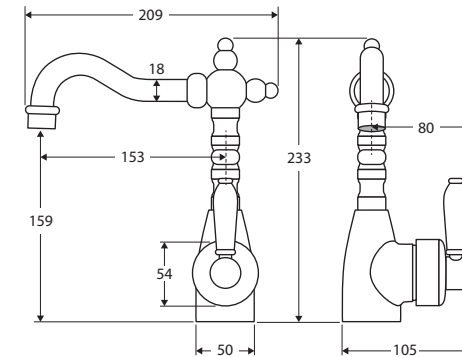

Polished Chrome
202103CC

PVD Brushed Nickel
202103NN

Electroplated Matte Black
202103BL

PVD Urban Brass
202103UU

Chrome, White Ceramic Handle
202103

Brushed Nickel, White Ceramic Handle
202103BN

Matte Black, White Ceramic Handle
202103BK

Urban Brass, White Ceramic Handle
202103UB

Cleaning & Care

- Regularly clean with mild soapy water using a microfibre cloth.
- In highly polluted or coastal locations, we recommend cleaning 2-3 times per week.
- Do not use harsh detergents, bleach, cream cleaners or citrus based cleaners. These substances are abrasive and will damage the surface.
- Do not use undue pressure and wipe in one direction only.

While we aim to ensure specifications are correct at the time of publication, Fienza reserves the right to make modifications without prior notice. Physical colour may vary from image shown. All measurements are shown in millimetres. Always use physical product measurements for mark-ups and roughing-in as the technical drawing may differ from actual product received.