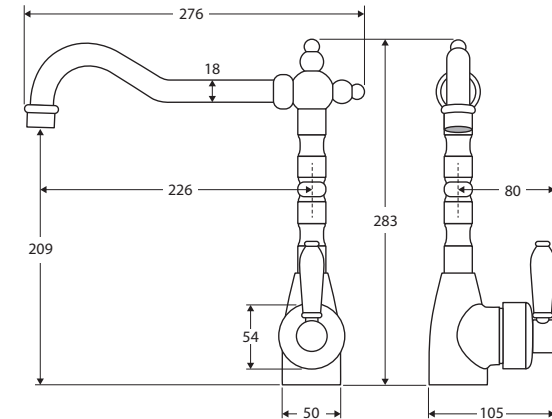

Available in

PVD Champagne,
White Ceramic Handle
202105BB

Cleaning & Care

- Regularly clean with mild soapy water using a microfibre cloth.
- In highly polluted or coastal locations, we recommend cleaning 2-3 times per week.
- Do not use harsh detergents, bleach, cream cleaners or citrus based cleaners. These substances are abrasive and will damage the surface.
- Do not use undue pressure and wipe in one direction only.

While we aim to ensure specifications are correct at the time of publication, Fienza reserves the right to make modifications without prior notice. Physical colour may vary from image shown. All measurements are shown in millimetres. Always use physical product measurements for mark-ups and roughing-in as the technical drawing may differ from actual product received.