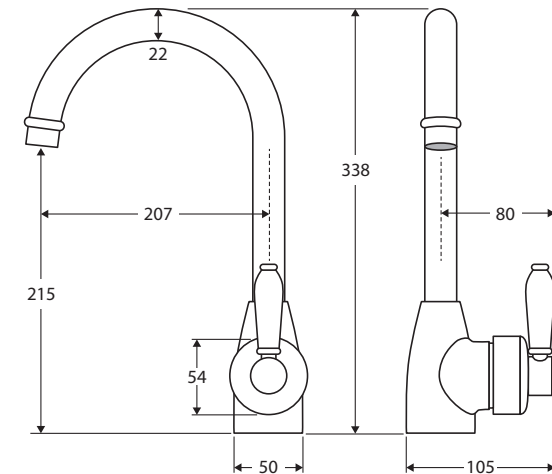

Polished
Chrome
202109CC

PVD
Brushed Nickel
202109NN

Electroplated
Matte Black
202109BL

PVD
Urban Brass
202109UU

Chrome, White
Ceramic Handle
202109

Brushed Nickel, White
Ceramic Handle
202109BN

Matte Black, White
Ceramic Handle
202109BK

Urban Brass, White
Ceramic Handle
202109UB

Cleaning & Care

- Regularly clean with mild soapy water using a microfibre cloth.
- In highly polluted or coastal locations, we recommend cleaning 2-3 times per week.
- Do not use harsh detergents, bleach, cream cleaners or citrus based cleaners. These substances are abrasive and will damage the surface.
- Do not use undue pressure and wipe in one direction only.

While we aim to ensure specifications are correct at the time of publication, Fienza reserves the right to make modifications without prior notice. Physical colour may vary from image shown. All measurements are shown in millimetres. Always use physical product measurements for mark-ups and roughing-in as the technical drawing may differ from actual product received.