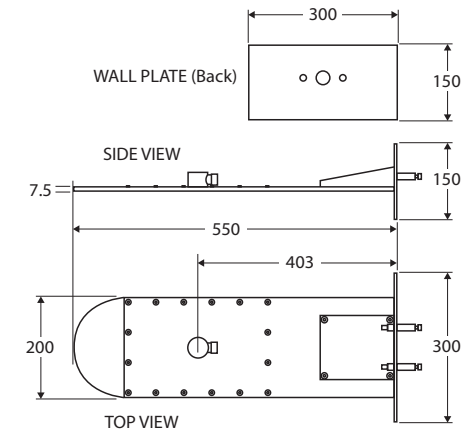

## WALL MOUNTED SHEET SHOWER

### Features

- Overhead rain shower
- 7.5 mm thin profile
- Polished mirror finish
- Made from stainless steel
- Female 1/2" BSP inlet
- **WELS 3 Star rated, 9L/min**

While we aim to ensure specifications are correct at the time of publication, Fienza reserves the right to make modifications without prior notice. Physical colour may vary from image shown. All measurements are shown in millimetres. Always use physical product measurements for mark-ups and roughing-in as the technical drawing may differ from actual product received.