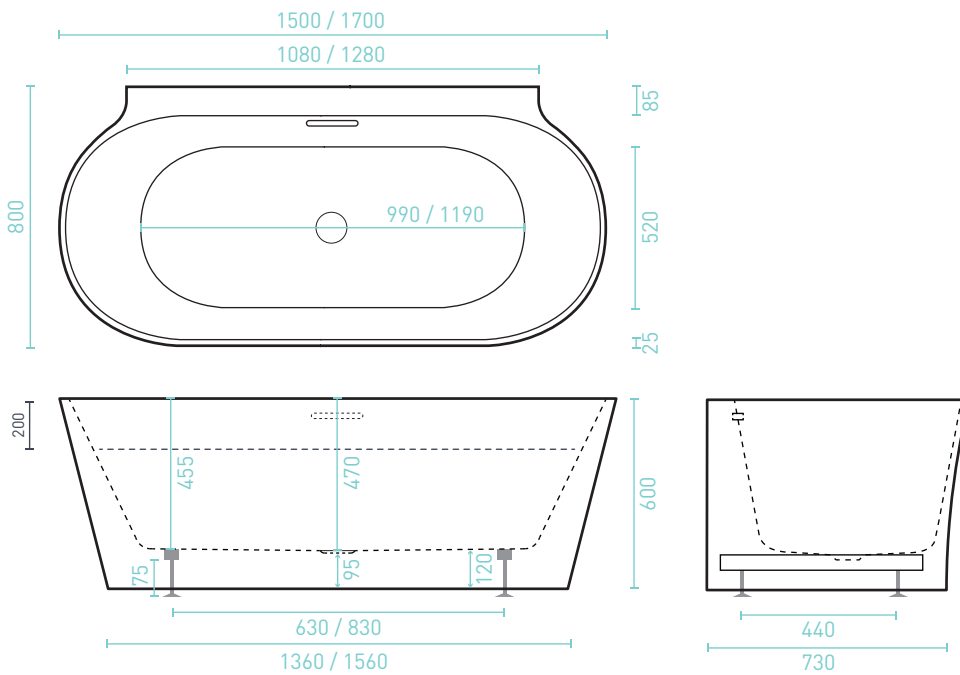

# AURORA

BACK-TO-WALL FREESTANDING BATH - Premium Sanitary Grade Acrylic, Matte White

The Aurora's back-to-wall design allows it to sit flush up against a bathroom wall with no integration required. While soft curves, a luxe, matte white finish & an integrated overflow, offer designer style without the expense of a solid surface bath. *Matte white, centre waste, pop up waste included.*

- ✓ Adjustable self-supporting feet
- ✓ Lumbar support
- ✓ Suitable for dual bathing
- ✓ Full steel support frame

SIZE (l) x (w) x (d) mm	CAPACITY*	NET WEIGHT	CODE
1500 x 800 x 600	135L	43kg	AU1500WM
1700 x 800 x 600	162L	48kg	AU1700WM

## OPTIONAL

SY242-B / SY242-W

\*Capacity 200mm below the bath rim

**DECINA**  
DISCOVER INDULGENCE

DECINA.COM.AU 1300 DECINA

\*Warranty T&Cs apply, visit [decina.com.au](https://decina.com.au) Decina reserves the right to change specifications without notice. Due to manufacturing tolerances dimensions may vary +/- 5mm. We recommend installation does not start until after delivery. Please confirm all particulars prior to purchase, call 1300 DECINA or visit [decina.com.au](https://decina.com.au)