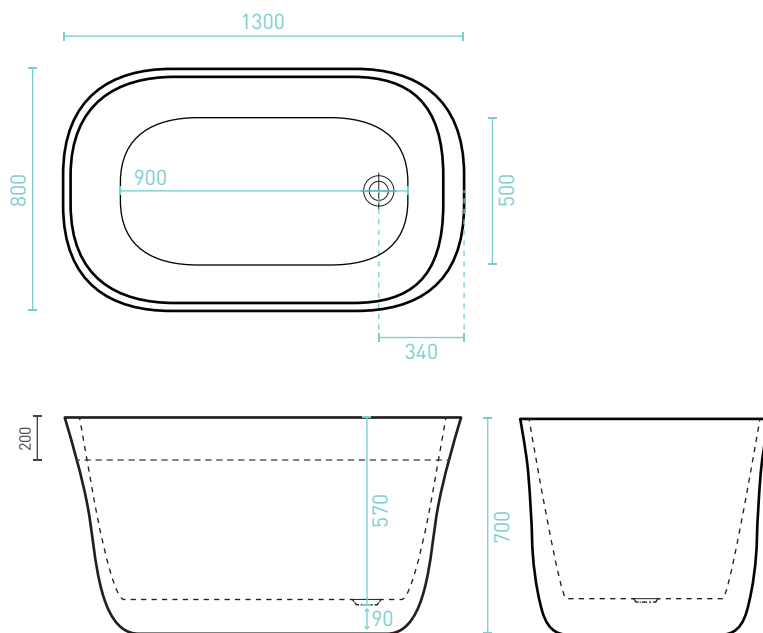

LINDO

FREESTANDING SOAKER BATH - Premium Sanitary Grade Acrylic, High Gloss White

The Lindo's beautiful curves, coupled with extra high sides creates increased internal depth, that allows for full body submersion, while the shorter length saves on bathroom space. The reduced internal surface area also maintains water temperature for longer. Enjoy! *End waste position.*

- ✓ Adjustable self-supporting feet
- ✓ Lumbar support
- ✓ Full body submersion
- ✓ Thermally efficient

SIZE (l x (w) x (d) mm	CAPACITY*	NET WEIGHT	CODE
1300 x 800 x 700	260L	48kg	LI1300W

- 10 YR WARRANTY*
- AS/NZ Standard 2023/1995

LINDO ACCESSORIES	BATH
Plug & Waste	Optional

*Capacity 200mm below the bath rim