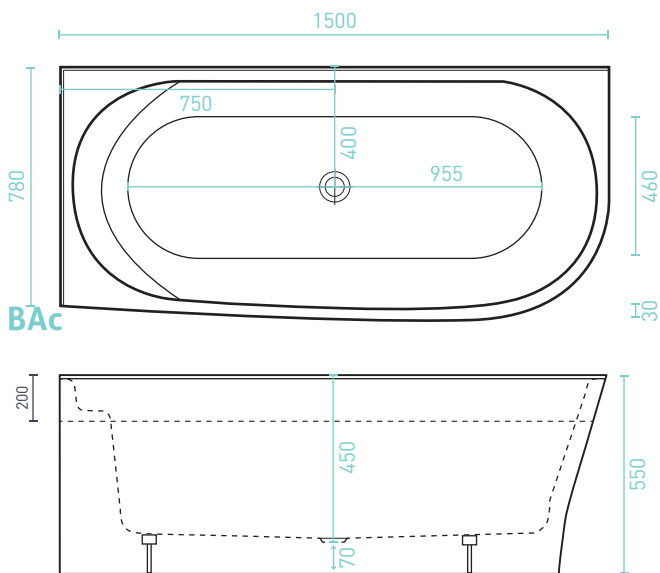

NATALIA (LEFT CORNER & RIGHT CORNER AVAILABLE)

BACK-TO-CORNER FREESTANDING BATH WITH TILE BEAD - Premium Sanitary Grade Acrylic, High Gloss White

The Natalia's space saving, back-to-corner freestanding design, features two sides of tile bead that can be integrated into corner walls to give an easy to clean, water tight seal around the bath rim. Centre waste position.

- Adjustable self-supporting feet
- Lumbar support
- Suitable for dual bathing
- Internal steel support frame

SIZE (l) x (w) x (d) mm	CAPACITY*	NET WEIGHT	CODE
1500 x 780 x 550	125L	39kg	NA1500LW LEFT corner
1500 x 780 x 550	125L	39kg	NA1500RW RIGHT corner

LEFT corner
NA1500LW

RIGHT corner
NA1500RW

- 10 YR WARRANTY*
- AS/NZ Standard 2023/1995
- Tile bead - 2 sides

NATALIA ACCESSORIES	BATH
Plug & Waste	Optional
Overflow	Optional

*Capacity 200mm below the bath rim