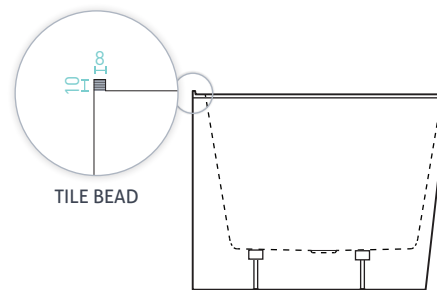

NATALIA (LEFT CORNER & RIGHT CORNER AVAILABLE)

BACK-TO-CORNER FREESTANDING BATH WITH TILE BEAD - Premium Sanitary Grade Acrylic, High Gloss White

The Natalia's space saving, back-to-corner freestanding design, features two sides of tile bead that can be integrated into corner walls to give an easy to clean, water tight seal around the bath rim. Centre waste position.

- Adjustable self-supporting feet
- Lumbar support
- Suitable for dual bathing
- Internal steel support frame

SIZE (l) x (w) x (d) mm	CAPACITY*	NET WEIGHT	CODE
1500 x 780 x 550	125L	39kg	NA1500LW LEFT corner
1500 x 780 x 550	125L	39kg	NA1500RW RIGHT corner

LEFT corner
NA1500LW

RIGHT corner
NA1500RW

- 10 YR WARRANTY*
- AS/NZ Standard 2023/1995
- Tile bead - 2 sides

NATALIA ACCESSORIES	BATH
Plug & Waste	Optional
Overflow	Optional

*Capacity 200mm below the bath rim