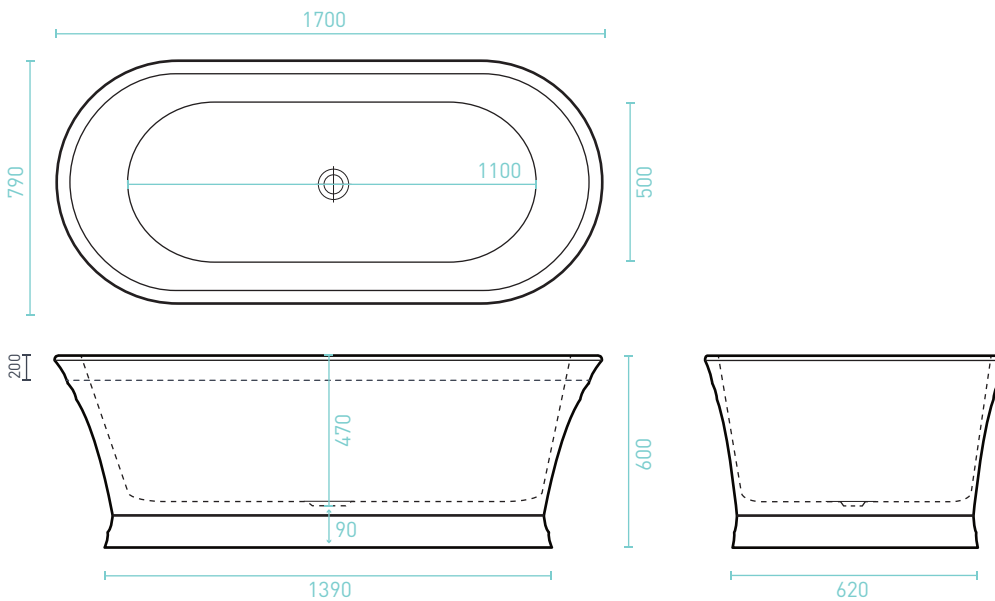

REGENT

FREESTANDING BATH - Premium Sanitary Grade Acrylic, High Gloss White

The Regent's classic oval shape is timeless in design. The elegant curves & panel detailing create a traditional look, with modern quality finishes. A stunning addition to any bathroom, this freestanding bath can be freely located & is easy to install. *Centre waste position.*

- Adjustable self-supporting feet
- Lumbar support
- Suitable for dual bathing

SIZE (l) x (w) x (d) mm	CAPACITY*	NET WEIGHT	CODE
1700 x 790 x 600	250L	57kg	RE1700W

- 10 YR WARRANTY*
- AS/NZ Standard 2023/1995

REGENT ACCESSORIES	BATH
Plug & Waste	Optional

*Capacity 200mm below the bath rim