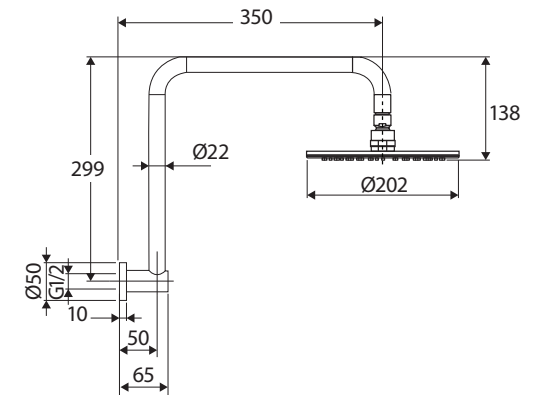

# Hustle Round SHOWER ARM SET

## Features

- Electroplated matte black finish
- Fixed position
- Made from solid brass
- Female 1/2" BSP inlet
- **WELS 3 Star rated, 9L/min**

While we aim to ensure specifications are correct at the time of publication, Fienza reserves the right to make modifications without prior notice. Physical colour may vary from image shown. All measurements are shown in millimetres. Always use physical product measurements for mark-ups and roughing-in as the technical drawing may differ from actual product received.