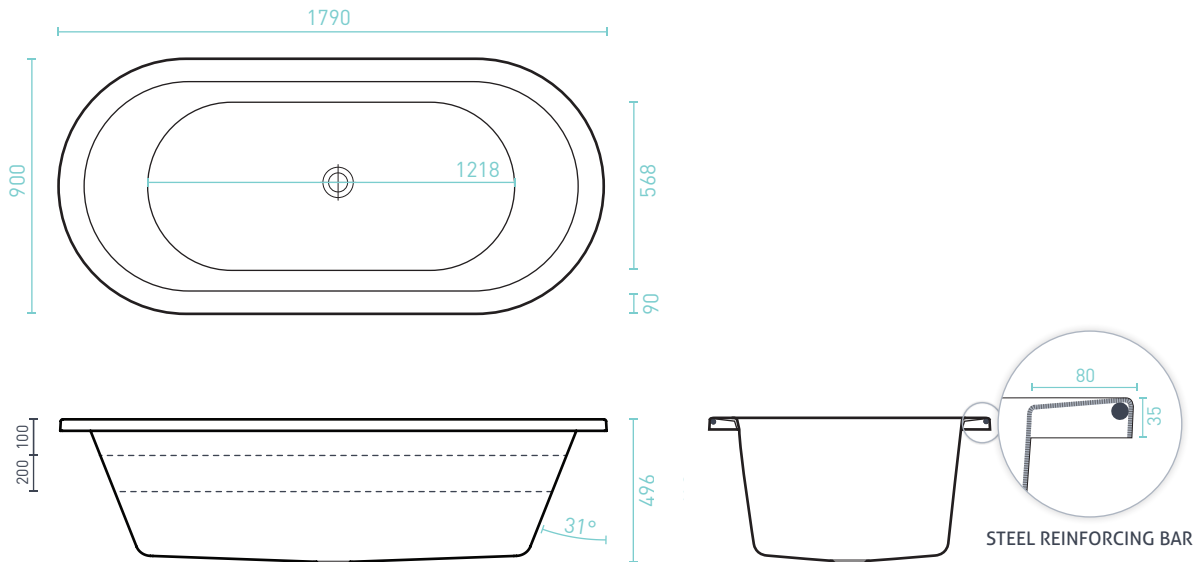

☒ Molded arm rests

☒ Lumbar support

☑ Suitable for dual bathing

☒ Slip resistant pattern

CAVAL BATH

SIZE (l) x (w) x (d) mm	CAPACITY*	NET WEIGHT	CODE
1790 x 900 x 496	188L	28.5kg	CA1800W

- 15 YR WARRANTY*
- AS/NZ Standard 2013/1995
- Steel rod reinforced rim
- Double reinforced bath base

CAVAL DOLCE VITA SPA BATH ●●● 18 JETS

SIZE (l) x (w) x (d) mm	CAPACITY*	NET WEIGHT	CODE
1790 x 900 x 496	188L	70kg	CA1800DVPAWC

- 10 YR WARRANTY* - SPA SHELL
- 5 YR WARRANTY* - PUMP, JETS & FITTINGS
- AS/NZ Standard AS3861/1991
- Steel rod reinforced rim
- Double reinforced bath base
- 6 x adjustable flush C-Lenda™ centro jets
- 12 x adjustable flush C-Lenda™ mini jets
- 2 x flush C-Lenda™ air controls
- 1 x flush C-Lenda™ suction
- Spa Key remote control
- 1100 watt spa key heat boost pump

Available with chrome, white or black jets with stainless steel trim

CAVAL ACCESSORIES	BATH	SANTAI SPA BATH	CONTOUR SPA BATH	DOLCE VITA SPA BATH
Ezi Frame/Base Support Frame	Optional	Optional	Optional	✓
SIA Headrests (Black/White)	Optional	Optional	✓ x 2	✓ x 2
Overflow	Optional	Optional	Optional	Optional
Plug & Waste	Optional	Optional	Optional	Optional

*Capacity 200mm below the bath rim

CAVAL

ISLAND BATH/SPA BATH - Premium Sanitary Grade Acrylic, High Gloss White

SPA BATH ORDER FORM

Spa baths are made to order on receipt of the order form & are non-refundable. Please allow 20 working days for completion & dispatch. We recommend filling out your SPA BATH ORDER FORM with your qualified spa bath installer.