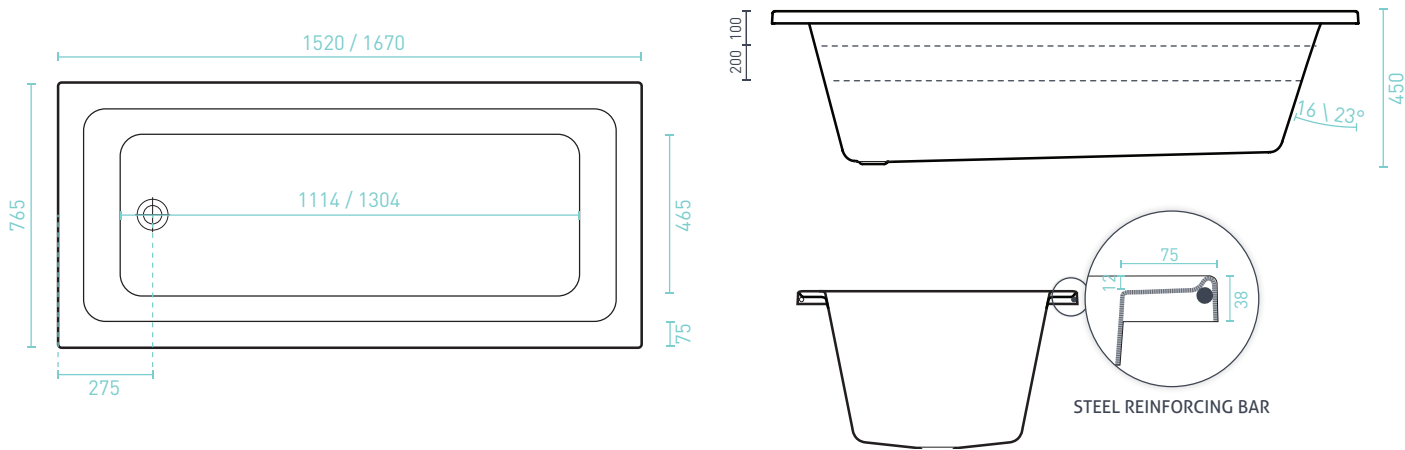

CORTEZ DOLCE VITA SPA BATH ●●● 16 JETS

SIZE (l) x (w) x (d) mm	CAPACITY*	NET WEIGHT	CODE
1670 x 765 x 450	154L	62kg	CO1675DVSPAWC

- 10 YR WARRANTY* - SPA SHELL
- 5 YR WARRANTY* - PUMP, JETS & FITTINGS
- AS/NZ Standard AS3861/1991
- Steel rod reinforced rim
- Double reinforced bath base
- 6 x adjustable flush C-Lenda™ centro jets
- 10 x adjustable flush C-Lenda™ mini jets
- 2 x flush C-Lenda™ air controls
- 1 x flush C-Lenda™ suction
- Spa Key remote control
- 1100 watt spa key heat boost pump

Available with Chrome, White or Black jets

*Capacity 200mm below the bath rim

DECINA.COM.AU 1300 DECINA

CORTEZ

INSET BATH/SPA BATH WITH TILE BEAD - Premium Sanitary Grade Acrylic, High Gloss White

CORTEZ ACCESSORIES	PRODUCT CODE	BATH	SANTAI SPA BATH	CONTOUR SPA BATH	DOLCE VITA SPA BATH
EZI Frame/Base Support Frame	VARIOUS	Optional	Optional	Optional	✓
FIORE Headrest (Black/White)	SY242-A-B / SY242-A-W	Optional	Optional	✓ x 1	✓ x 1
Overflow	VARIOUS	Optional	Optional	Optional	Optional
Plug & Waste	VARIOUS	Optional	Optional	Optional	Optional