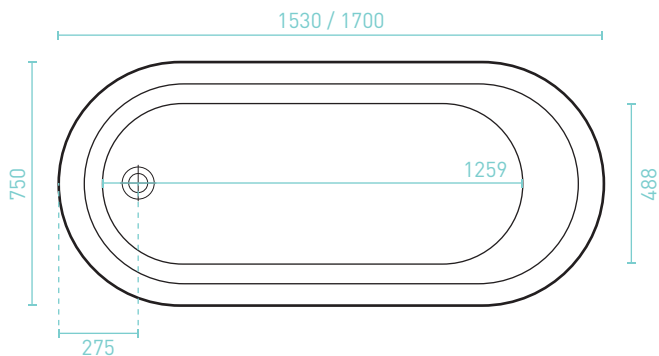

UNO

ISLAND BATH/SPA BATH - Premium Sanitary Grade Acrylic, High Gloss White

UNO ACCESSORIES	PRODUCT CODE	BATH	SANTAI SPA BATH	CONTOUR SPA BATH	DOLCE VITA SPA BATH
EZI Frame/Base Support Frame	VARIOUS	Optional	Optional	Optional	✓
SIA Headrest (Black/White)	SY242-B / SY242-W	Optional	Optional	✓ x 1	✓ x 1
Overflow	VARIOUS	Optional	Optional	Optional	Optional
Plug & Waste	VARIOUS	Optional	Optional	Optional	Optional

SPA BATH ORDER FORM

Spa baths are made to order on receipt of the order form & are non-refundable. Please allow approximately 15-20 working days for completion & dispatch. We recommend filling out your SPA BATH ORDER FORM with your qualified tradesperson.

COMPANY & BRANCH: _____ **PHONE NO:** _____

CONTACT: _____ **ORDER NO:** _____ **DATE:** _____

MODEL: _____ **SIZE:** _____ **QTY:** _____ **RANGE** ☐ SANTAI ☐ CONTOUR ☐ DOLCE VITA ☐

CONTOUR SPA BATH OPTIONS

Headrest colour (NO additional cost) White ☐ Black ☐

DOLCE VITA SPA BATH OPTIONS

Headrest colour (NO additional cost) White ☐ Black ☐

Jet colour (NO additional cost) Chrome ☐ White ☐ Black ☐

SPA PUMP NOTES

- The spa pump does not fit directly in the baths perimeter (allow 100mm)
- The spa pump must be easily accessible for maintenance
- Waste positions can not be changed
- The spa pump controls will always be at the front, unless indicated below
- We recommend spa pumps installed outside are fitted with a Spa Pump Cover EDG119
- We recommend spa pumps installed inside are fitted with a Drain Tray EDG140

Please refer to the technical drawings before choosing your spa pump position, as spa bath waste & pump positions CANNOT be customised

1. CIRCLE YOUR PUMP POSITION A / B / C / D ON THE DIAGRAM

2. CROSS (X) YOUR SHOWER HEAD POSITION ON THE DIAGRAM (if applicable)

Spa pump controls can not be on the same end as the shower.

CUSTOMER NAME: _____ **CUSTOMER SIGNATURE:** _____

CUSTOMER EMAIL: _____ **CUSTOMER PHONE NO:** _____

*Whilst every effort is made to adhere to published jet & fittings positions, variation to specifications may occur without notice.