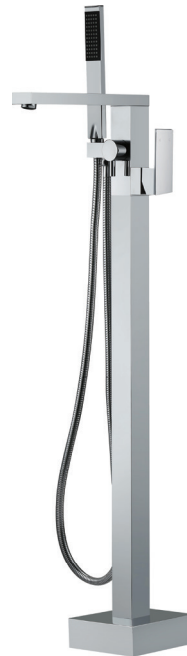

Jet

FLOOR MOUNTED BATH MIXER WITH HAND SHOWER

Features

- Modern square design
- Swivel function
- Includes handheld shower
- Stainless steel flexible shower hose (PVC for matte black model)
- Backflow prevention non-return valve
- Made from solid brass
- Quality European cartridge (35 mm)
- PEX split-resistant flexible hoses
- **WELS 3 Star rated, 9L/min**

Please note: This product may have a visible Fienza or Watermark logo.

Available in

Polished Chrome
217113

Electroplated Matte Black
217119

Cleaning & Care

- Regularly clean with mild soapy water using a microfibre cloth.
- In highly polluted or coastal locations, we recommend cleaning 2-3 times per week.
- Do not use harsh detergents, bleach, cream cleaners or citrus based cleaners. These substances are abrasive and will damage the surface.
- Do not use undue pressure and wipe in one direction only.