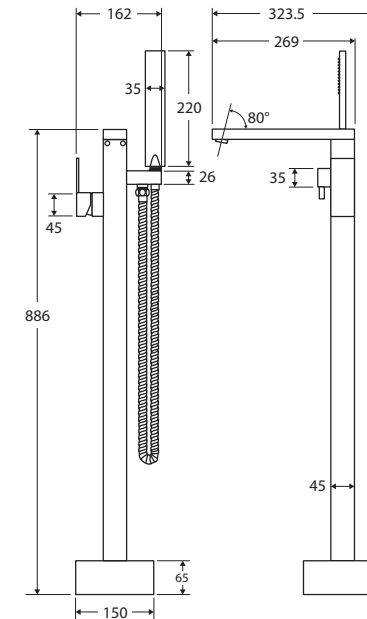

Jet

FLOOR MOUNTED BATH MIXER WITH HAND SHOWER

Features

- Modern square design
- Swivel function
- Includes handheld shower
- Stainless steel flexible shower hose (PVC for matte black model)
- Backflow prevention non-return valve
- Made from solid brass
- Quality European cartridge (35 mm)
- PEX split-resistant flexible hoses
- **WELS 3 Star rated, 9L/min**

Please note: This product may have a visible Fienza or Watermark logo.

Available in

Polished Chrome
217113

Electroplated Matte Black
217119

Cleaning & Care

- Regularly clean with mild soapy water using a microfibre cloth.
- In highly polluted or coastal locations, we recommend cleaning 2-3 times per week.
- Do not use harsh detergents, bleach, cream cleaners or citrus based cleaners. These substances are abrasive and will damage the surface.
- Do not use undue pressure and wipe in one direction only.

While we aim to ensure specifications are correct at the time of publication, Fienza reserves the right to make modifications without prior notice. Physical colour may vary from image shown. All measurements are shown in millimetres. Always use physical product measurements for mark-ups and roughing-in as the technical drawing may differ from actual product received.