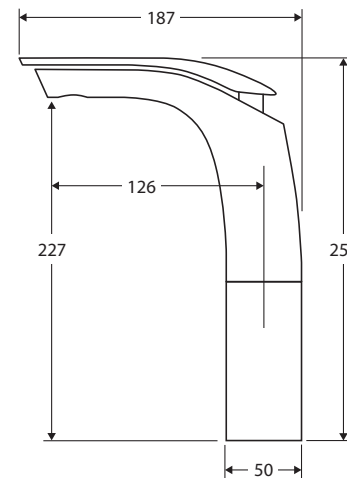

Keeto

TALL BASIN MIXER

Features

- Ultra-slim profile handle, sleek modern design
- Two piece design
- Fixed position
- Made from solid brass
- Quality European cartridge (35 mm)
- PEX split-resistant flexible hoses
- **WELS 5 Star rated, 5.5L/min**

Please note: This product may have a visible Fienza or Watermark logo.

Available in

Polished
Chrome
222107

Cleaning & Care

- Regularly clean with mild soapy water using a microfibre cloth.
- In highly polluted or coastal locations, we recommend cleaning 2-3 times per week.
- Do not use harsh detergents, bleach, cream cleaners or citrus based cleaners. These substances are abrasive and will damage the surface.
- Do not use undue pressure and wipe in one direction only.

While we aim to ensure specifications are correct at the time of publication, Fienza reserves the right to make modifications without prior notice. Physical colour may vary from image shown. All measurements are shown in millimetres. Always use physical product measurements for mark-ups and roughing-in as the technical drawing may differ from actual product received.