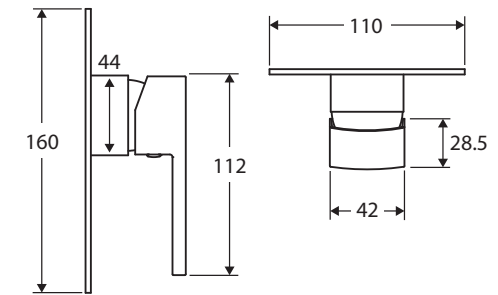

### Features

- Sleek soft-square design
- Designed for shower and bath
- Made from solid brass
- Quality European cartridge (35 mm)

**Please note:** This product may have a visible Fienza or Watermark logo.

While we aim to ensure specifications are correct at the time of publication, Fienza reserves the right to make modifications without prior notice. Physical colour may vary from image shown. All measurements are shown in millimetres. Always use physical product measurements for mark-ups and roughing-in as the technical drawing may differ from actual product received.