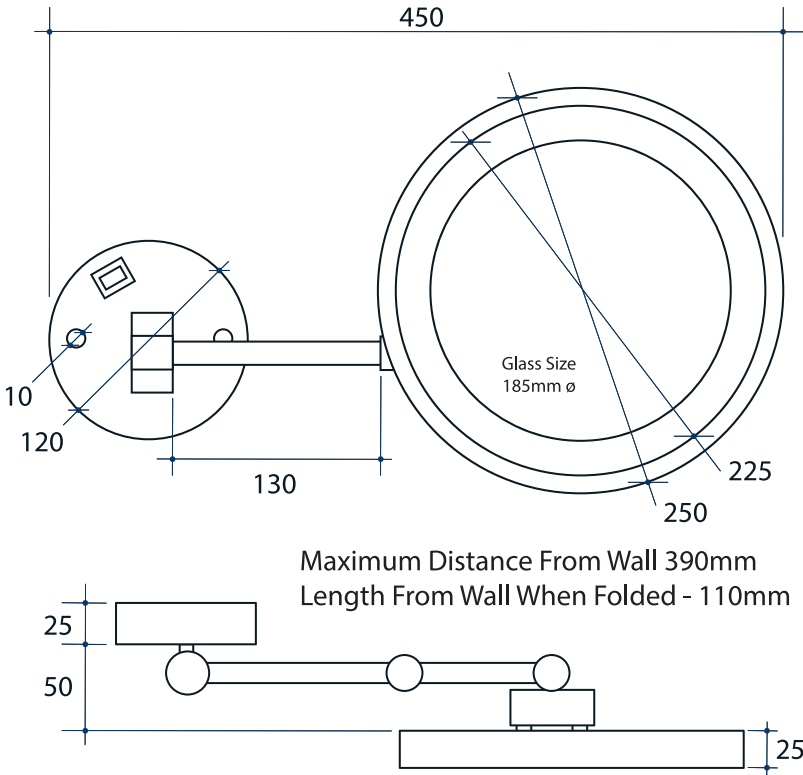

# Ablaze Lit Magnifying Mirrors

Note: All dimensions are in millimetres (mm)

Stock Code	Finish	Type	Output (W)
L253CSMC	Chrome Plated	Wall Mounted	3 Watts

**Please note:** Mirrors will need to be installed in accordance with the Installation Guide. Ablaze does not take responsibility for incorrect installation of these mirrors.