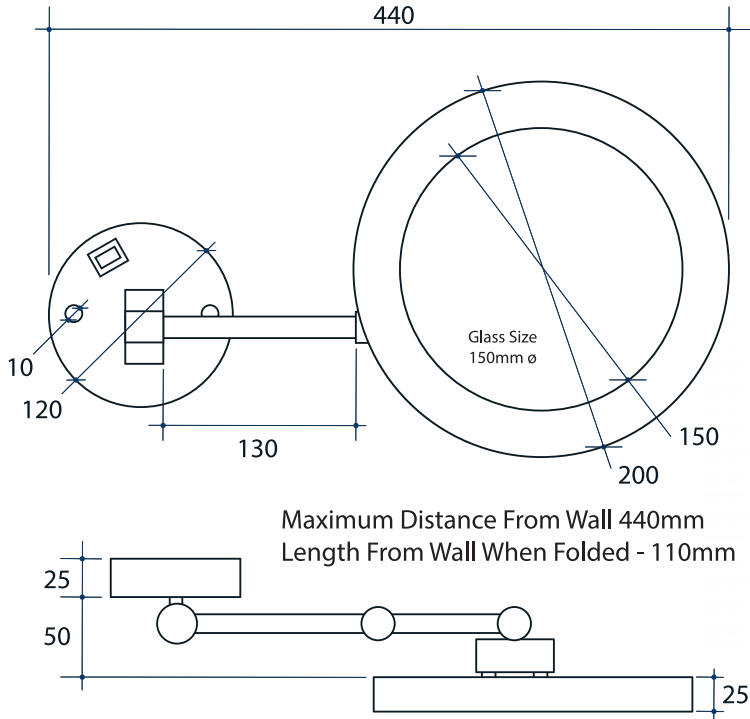

# Ablaze Lit Magnifying Mirrors

Note: All dimensions are in millimetres (mm)

Stock Code	Finish	Type	Output (W)
LR257CSM	Chrome Plated	Wall Mounted	3 Watts

**Please note:** Mirrors will need to be installed in accordance with the Installation Guide. Ablaze does not take responsibility for incorrect installation of these mirrors.