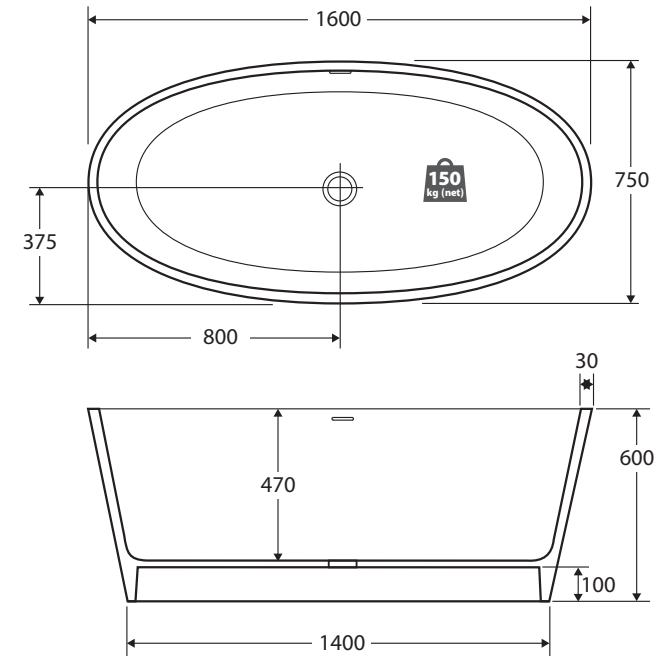

Lexy

CAST STONE SOLID SURFACE BATH, 1600MM

Features

- Freestanding style
- Easy to clean
- Includes overflow
- Chrome waste included with bath
- Capacity: 310L
- Net weight: 150kg, gross weight: 180kg

Installation Warning: Floor preparation may be required for off-centre waste positions. Please discuss with your builder/plumber before tiling and waterproofing your bathroom.

While we aim to ensure specifications are correct at the time of publication, Fienza reserves the right to make modifications without prior notice. Physical colour may vary from image shown. All measurements are shown in millimetres. Always use physical product measurements for mark-ups and roughing-in as the technical drawing may differ from actual product received.