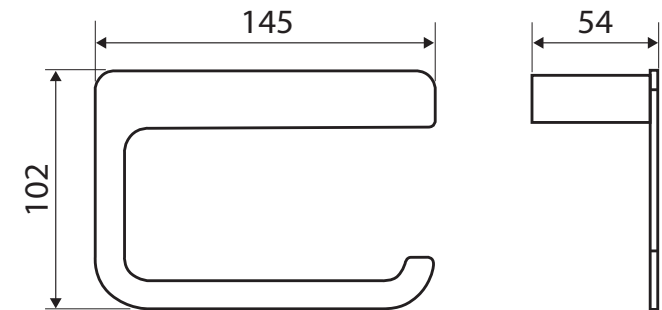

Lincoln

TOILET ROLL HOLDER

Features

- Made from brass and zinc
- High-strength mounting brackets
- Matching mixers and showers available

Please Note: These products may have a visible Fienza or Watermark logo.

While we aim to ensure specifications are correct at the time of publication, Fienza reserves the right to make modifications without prior notice. Physical colour may vary from image shown. All measurements are shown in millimetres. Always use physical product measurements for mark-ups and roughing-in as the technical drawing may differ from actual product received.