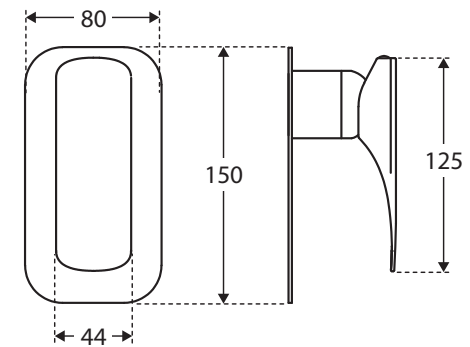

Luciana®

WALL MIXER

Features

- Slim profile handle, sleek modern design
- Designed for shower and bath
- Made from solid brass
- Quality European cartridge (35 mm)

Please note: This product may have a visible Fienza or Watermark logo.

While we aim to ensure specifications are correct at the time of publication, Fienza reserves the right to make modifications without prior notice. Physical colour may vary from image shown. All measurements are shown in millimetres. Always use physical product measurements for mark-ups and roughing-in as the technical drawing may differ from actual product received.