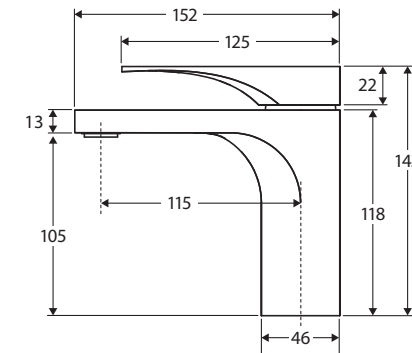

Luciana® BASIN MIXER

Features

- Slim profile handle, sleek modern design
- Fixed position
- Made from solid brass
- Quality European cartridge (35 mm)
- PEX split-resistant flexible hoses
- **WELS 4 Star rated, 6.5L/min**

Please note: This product may have a visible Fienza or Watermark logo.

Available in

Polished
Chrome
226103

Cleaning & Care

- Regularly clean with mild soapy water using a microfibre cloth.
- In highly polluted or coastal locations, we recommend cleaning 2-3 times per week.
- Do not use harsh detergents, bleach, cream cleaners or citrus based cleaners. These substances are abrasive and will damage the surface.
- Do not use undue pressure and wipe in one direction only.

While we aim to ensure specifications are correct at the time of publication, Fienza reserves the right to make modifications without prior notice. Physical colour may vary from image shown. All measurements are shown in millimetres. Always use physical product measurements for mark-ups and roughing-in as the technical drawing may differ from actual product received.