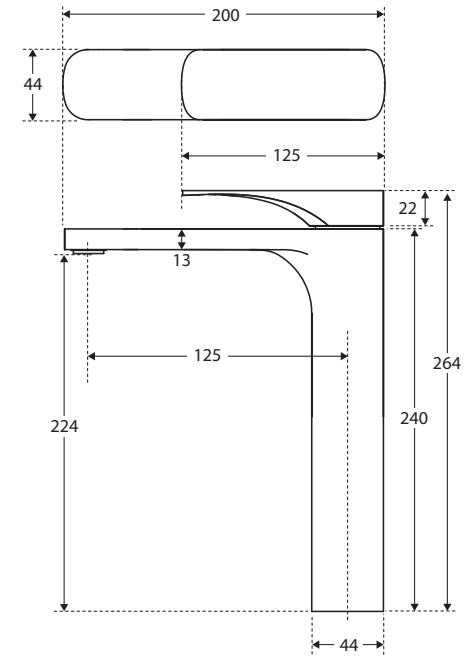

Luciana®

TALL BASIN MIXER

Features

- Slim profile handle, sleek modern design
- Two piece design
- Fixed position
- Made from solid brass
- Quality European cartridge (35 mm)
- PEX split-resistant flexible hoses
- **WELS 4 Star rated, 6.5L/min**

Please note: This product may have a visible Fienza or Watermark logo.

Available in

Polished
Chrome
226107

Cleaning & Care

- Regularly clean with mild soapy water using a microfibre cloth.
- In highly polluted or coastal locations, we recommend cleaning 2-3 times per week.
- Do not use harsh detergents, bleach, cream cleaners or citrus based cleaners. These substances are abrasive and will damage the surface.
- Do not use undue pressure and wipe in one direction only.

While we aim to ensure specifications are correct at the time of publication, Fienza reserves the right to make modifications without prior notice. Physical colour may vary from image shown. All measurements are shown in millimetres. Always use physical product measurements for mark-ups and roughing-in as the technical drawing may differ from actual product received.