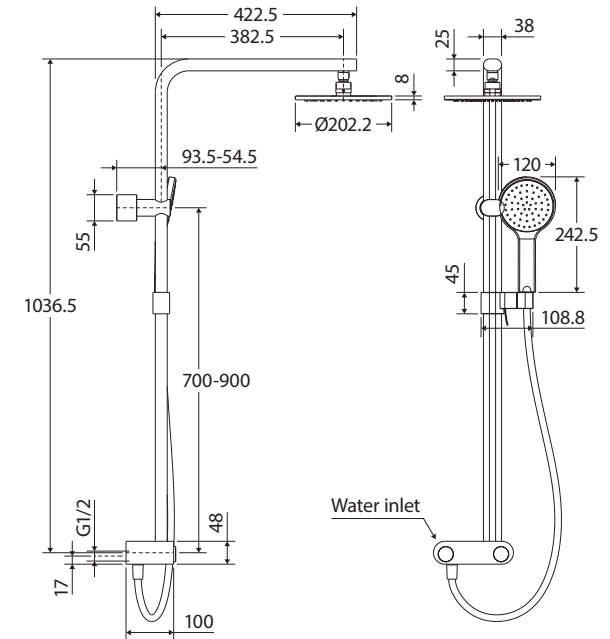

Luciana® TWIN SHOWER

Features

- Polished chrome finish
- Integrated bottom water inlet and unique push button diverter
- **WELS 3 Star rated, 9L/min**

Rail:

- Adjustable length between wall fixings
- Rail thickness: 38 x 25 mm
- Made from solid brass
- 1.5 metre stainless steel flexible hose

STARRY Overhead Shower (411108):

- 200 mm diameter
- Thin 8 mm profile
- Made from solid brass
- Brass swivel joint
- Female 1/2" BSP inlet

LUCIANA Hand Piece (MSH115):

- Single water-flow setting
- Easy to clean TPR nozzles
- Made from ABS

While we aim to ensure specifications are correct at the time of publication, Fienza reserves the right to make modifications without prior notice. Physical colour may vary from image shown. All measurements are shown in millimetres. Always use physical product measurements for mark-ups and roughing-in as the technical drawing may differ from actual product received.