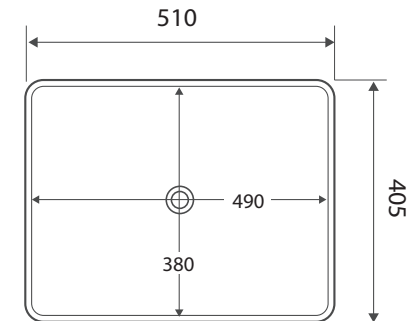

## ABOVE COUNTER BASIN

### Features

- Fully vitreous china
- No tap hole or overflow
- Requires 32 mm waste without overflow (not included)
- Capacity: 12 litres

While we aim to ensure specifications are correct at the time of publication, Fienza reserves the right to make modifications without prior notice. Physical colour may vary from image shown. All measurements are shown in millimetres. For ceramic products, please allow +/- 10 mm tolerance for manufacturing variance. Always use physical product measurements for mark-ups and roughing-in as the technical drawing may differ from actual product received.