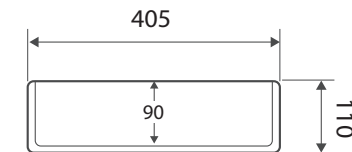

### Features

- Fully vitreous china
- No tap hole or overflow
- Requires 32 mm waste without overflow (not included)
- Capacity: 12 litres

While we aim to ensure specifications are correct at the time of publication, Fienza reserves the right to make modifications without prior notice. Physical colour may vary from image shown. All measurements are shown in millimetres. For ceramic products, please allow +/- 10 mm tolerance for manufacturing variance. Always use physical product measurements for mark-ups and roughing-in as the technical drawing may differ from actual product received.