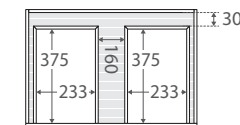

TOP VIEW: DRAWERS