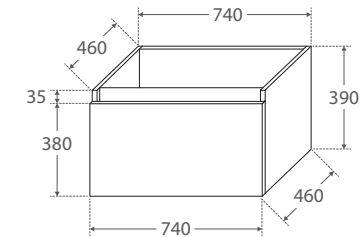

Manu

750MM WALL-HUNG CABINET

Features

- Gloss white exterior with bright white interior
- One large soft-close front drawer
- 2 internal drawers
- Discrete pull-channel
- Full extension drawer runners
- 16 mm thick backing board and drawer bases
- FSC certified, eco-friendly E0 board

While we aim to ensure specifications are correct at the time of publication, Fienza reserves the right to make modifications without prior notice. Physical colour may vary from image shown. All measurements are shown in millimetres. Always use physical product measurements for mark-ups and roughing-in as the technical drawing may differ from actual product received.