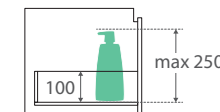

SIDE VIEW: DRAWER STORAGE