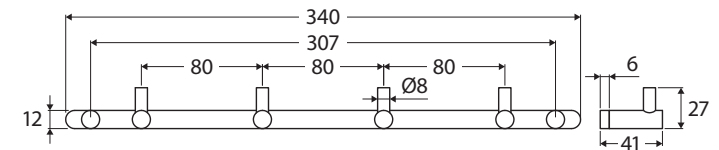

Michelle

ROBE CLUSTER

Features

- Cluster of 4 robe hooks on wall plate
- Made from solid brass
- Includes mounting screws

Available in

Chrome
E831044

Cleaning & Care

- Regularly clean with mild soapy water using a microfibre cloth.
- In highly polluted or coastal locations, we recommend cleaning 2-3 times per week.
- Do not use harsh detergents, bleach, cream cleaners or citrus based cleaners. These substances are abrasive and will damage the surface.
- Do not use undue pressure and wipe in one direction only

While we aim to ensure specifications are correct at the time of publication, Fienza reserves the right to make modifications without prior notice. Physical colour may vary from image shown. All measurements are shown in millimetres. Always use physical product measurements for mark-ups and roughing-in as the technical drawing may differ from actual product received.