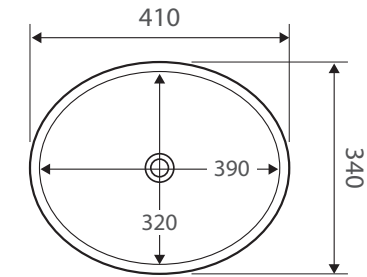

Paola

ABOVE COUNTER BASIN

Features

- Fully vitreous china
- No tap hole or overflow
- Requires 32 mm waste without overflow (not included)
- Capacity: 6 litres

footprint: 235 wide x 145

Available in

Gloss White
RB3078

While we aim to ensure specifications are correct at the time of publication, Fienza reserves the right to make modifications without prior notice. Physical colour may vary from image shown. All measurements are shown in millimetres. For ceramic products, please allow +/- 10 mm tolerance for manufacturing variance. Always use physical product measurements for mark-ups and roughing-in as the technical drawing may differ from actual product received.