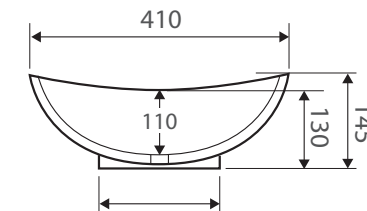

Paola

ABOVE COUNTER BASIN

Features

- Fully vitreous china
- No tap hole or overflow
- Requires 32 mm waste without overflow (not included)
- Capacity: 6 litres

footprint: 235 wide x 145

Available in

Gloss White
RB3078

While we aim to ensure specifications are correct at the time of publication, Fienza reserves the right to make modifications without prior notice. Physical colour may vary from image shown. All measurements are shown in millimetres. For ceramic products, please allow +/- 10 mm tolerance for manufacturing variance. Always use physical product measurements for mark-ups and roughing-in as the technical drawing may differ from actual product received.