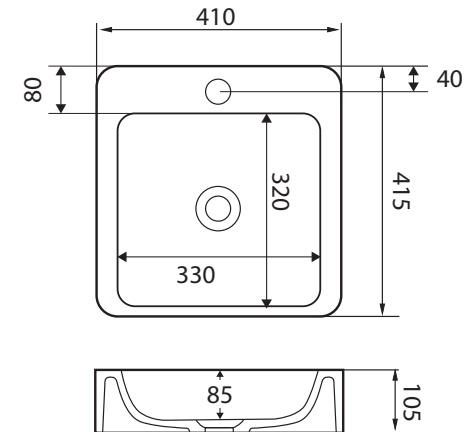

Rondo 400

ABOVE COUNTER BASIN

Features

- Matte white, cast stone solid surface
- Requires 32 mm waste without overflow (not included)
- Capacity: 6 litres
- Weight: 9.5kg

Available in

1 Tap Hole
CSB09

3 Tap Holes
CSB09-3

While we aim to ensure specifications are correct at the time of publication, Fienza reserves the right to make modifications without prior notice. Physical colour may vary from image shown. All measurements are shown in millimetres. For ceramic products, please allow +/- 10 mm tolerance for manufacturing variance. Always use physical product measurements for mark-ups and roughing-in as the technical drawing may differ from actual product received.