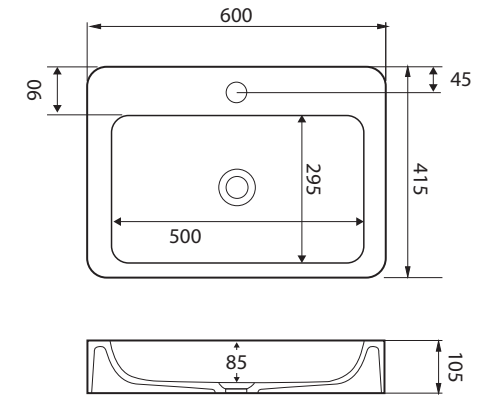

Rondo 600

ABOVE COUNTER BASIN

Features

- Matte white, cast stone solid surface
- Requires 32 mm waste without overflow (not included)
- Capacity: 9 litres
- Weight: 13kg

Available in

1 Tap Hole
CSB010

3 Tap Holes
CSB010-3

While we aim to ensure specifications are correct at the time of publication, Fienza reserves the right to make modifications without prior notice. Physical colour may vary from image shown. All measurements are shown in millimetres. For ceramic products, please allow +/- 10 mm tolerance for manufacturing variance. Always use physical product measurements for mark-ups and roughing-in as the technical drawing may differ from actual product received.