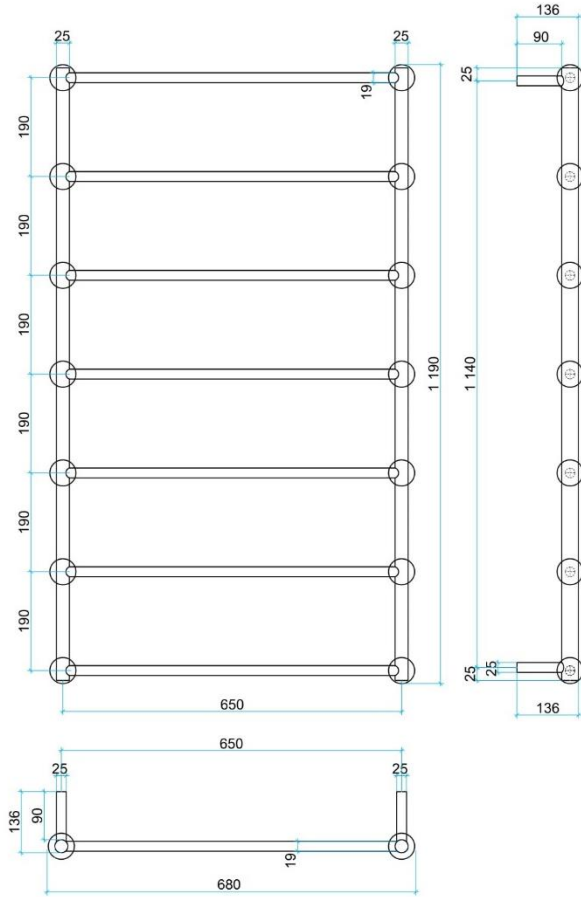

Thermorail Ladder Towel Rails 240V

Electric Heated Towel Rails for use in bathrooms

This rail has Multiflex wiring which means that there is a connection point on both the left and right hand side of the rail and the lead can be connected to either side. Being a dry electric element rail, this can be mounted either way up meaning the wiring can be from any of the four mounting points.

Stock Code	Finish	Size (mm)	Output (W)	No. of Bars
SB79M	Polished Stainless Steel	W680 x H1200 x D140	100 Watts	7

PLEASE NOTE: Specifications are for information purposes only. Whilst every effort has been made to ensure the product specifications are accurate, due to continuing product development and improvement the specifications are subject to change. Specifications can be used to rough in and fit timber supports in the wall however we recommend no holes are drilled without having the product on site or verifying the details with the manufacturer. Thermogroup cannot be held liable or responsible for errors due to updated specifications.