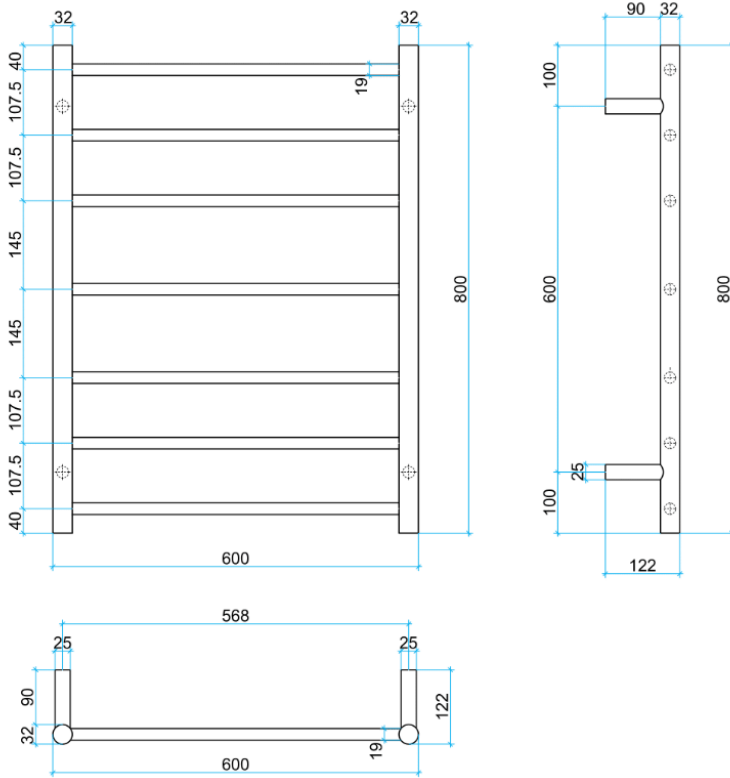

Thermorail Ladder Towel Rails 240V

Electric Heated Towel Rails for use in bathrooms

This rail has Multiflex wiring which means that there is a connection point on both the left and right hand side of the rail and the lead can be connected to either side. Being a dry electric element rail, this can be mounted either way up meaning the wiring can be from any of the four mounting points.

Stock Code	Finish	Size	Output	No. of Bars
SR44MRG	Rose Gold	W600 x H800 x D122	80 Watts	7

PLEASE NOTE: Specifications are for information purposes only. Whilst every effort has been made to ensure the product specifications are accurate, due to continuing product development and improvement the specifications are subject to change. Specifications can be used to rough in and fit timber supports in the wall however we recommend no holes are drilled without having the product on site or verifying the details with the manufacturer. Thermogroup cannot be held liable or responsible for errors due to updated specifications.