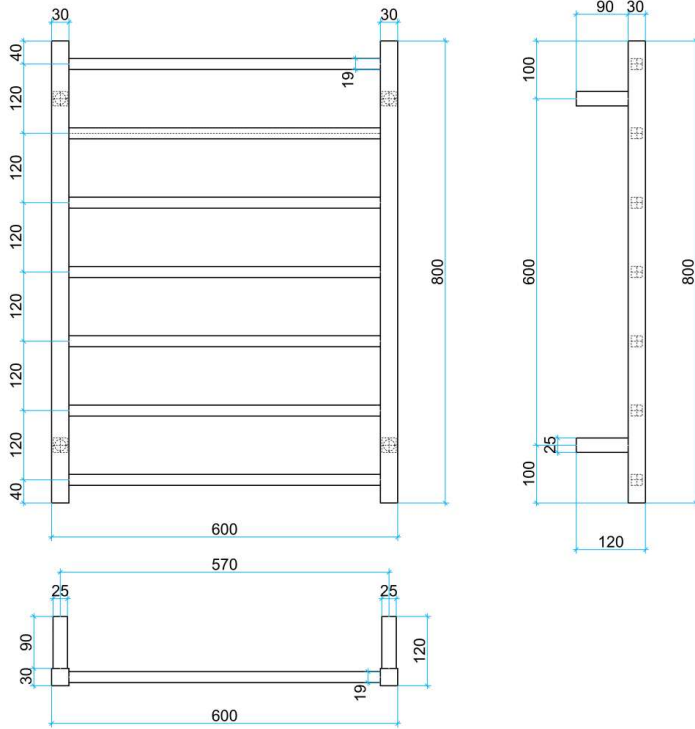

Thermorail Ladder Towel Rails 240V

Electric Heated Towel Rails for use in bathrooms

This rail has Multiflex wiring which means that there is a connection point on both the left and right hand side of the rail and the lead can be connected to either side. Being a dry electric element rail, this can be mounted either way up meaning the wiring can be from any of the four mounting points.

Stock Code	Finish	Size (mm)	Output (W)	No. of Bars
SS44M	Polished Stainless Steel	W600 x H800 x D120	83 Watts	7

PLEASE NOTE: Specifications are for information purposes only. Whilst every effort has been made to ensure the product specifications are accurate, due to continuing product development and improvement the specifications are subject to change. Specifications can be used to rough in and fit timber supports in the wall however we recommend no holes are drilled without having the product on site or verifying the details with the manufacturer. Thermogroup cannot be held liable or responsible for errors due to updated specifications.