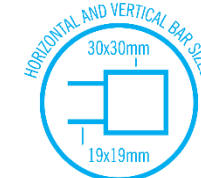

Thermorail Ladder Towel Rails 240V

Electric Heated Towel Rails for use in bathrooms

This rail has Multiflex wiring which means that there is a connection point on both the left and right hand side of the rail and the lead can be connected to either side. Being a dry electric element rail, this can be mounted either way up meaning the wiring can be from any of the four mounting points.

Stock Code	Finish	Size (mm)	Output (W)	No. of Bars
SS44M	Polished Stainless Steel	W600 x H800 x D120	83 Watts	7

PLEASE NOTE: Specifications are for information purposes only. Whilst every effort has been made to ensure the product specifications are accurate, due to continuing product development and improvement the specifications are subject to change. Specifications can be used to rough in and fit timber supports in the wall however we recommend no holes are drilled without having the product on site or verifying the details with the manufacturer. Thermogroup cannot be held liable or responsible for errors due to updated specifications.