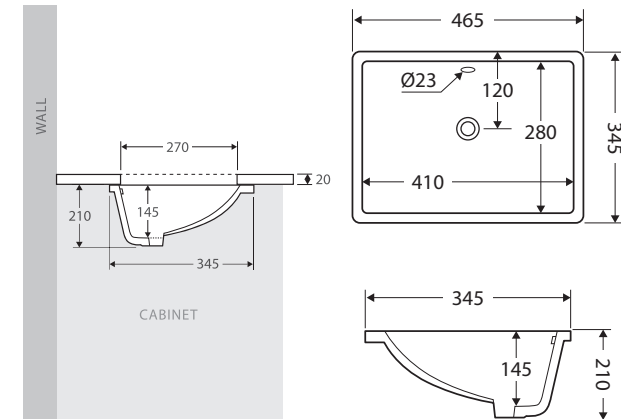

Sarah

UNDERMOUNTED BASIN

Features

- Fully vitreous china
- No tap hole, with overflow
- Requires 32 mm waste with overflow (not included)
- Capacity: 9 litres

Available in

Gloss White
TR4070

Cleaning & Care

While we aim to ensure specifications are correct at the time of publication, Fienza reserves the right to make modifications without prior notice. Physical colour may vary from image shown. All measurements are shown in millimetres. For ceramic products, please allow +/- 10 mm tolerance for manufacturing variance. Always use physical product measurements for mark-ups and roughing-in as the technical drawing may differ from actual product received.