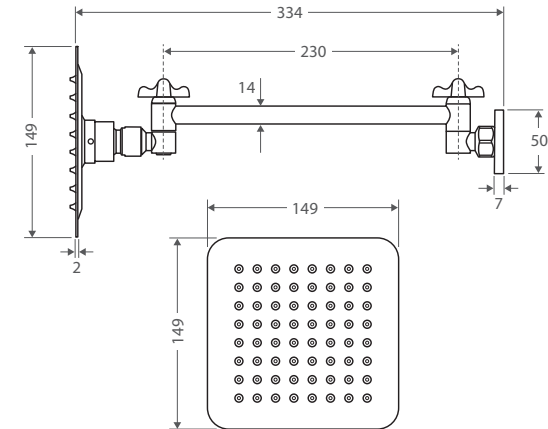

Slice Square SHOWER ARM SET

Features

- Polished chrome finish
- Swivel arm
- 2 mm thin profile
- Made from solid brass
- Brass swivel joints
- Female ½" BSP inlet
- **WELS 3 Star rated, 9L/min**

Available in

While we aim to ensure specifications are correct at the time of publication, Fienza reserves the right to make modifications without prior notice. Physical colour may vary from image shown. All measurements are shown in millimetres. Always use physical product measurements for mark-ups and roughing-in as the technical drawing may differ from actual product received.